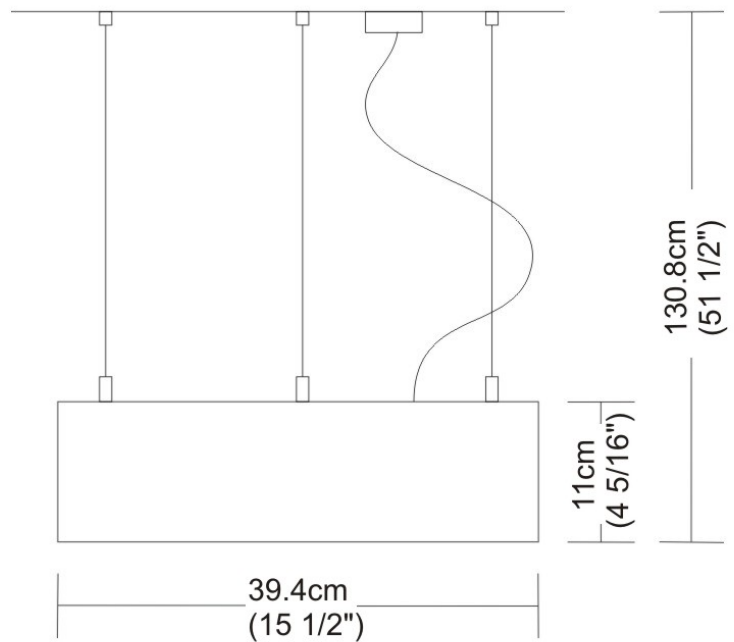

PROJECT	
TYPE	
NOTES	
QUANTITY	
DATE	

SPACE SUSPENSION

D11003

GENERAL

Series: Space
Division: Design
Mounting Type: Suspension
Mounting Location: Ceiling
Subcategory: Pendant

PHYSICAL

Shape: Square
Length (mm): 600
Length (in): 23 ½
Width (mm): 600
Width (in): 23 ½
Height (mm): 1600
Height (in): 63
Light Distribution: Direct
Weight (kg): 10.6
Weight (lbs): 23.5
Diffuser: Satin Glass
Fixture Finish: ALU
Fixture Material: Aluminum

ELECTRICAL

Number of Lamps: 1 + 1
Lamp Type: LED Retrofit / Halogen
Bulb Included: Bulb Not Included
Total Output Wattage (W): 26 / 185
Max. Wattage Per Lamp (W): 6 / 35 + 20 / 150
Lamp Base: G9
Input Voltage (V): 120

LED

OPTICAL

RATINGS AND CERTIFICATIONS

Certified By: CSA Certified to UL and CSA Standards
IP rating: IP20