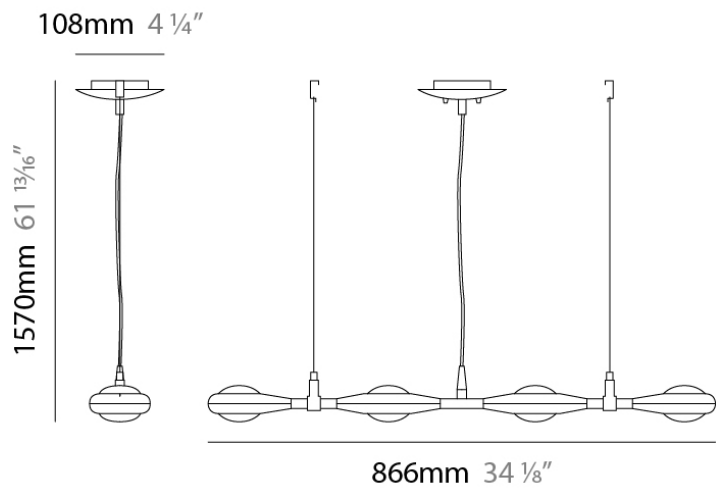

SPACE SUSPENSION

D91123

GENERAL

Series: Space
Brand: Milan
Division: Design
Mounting Type: Suspension
Mounting Location: Ceiling
Subcategory: Pendant

PHYSICAL

Shape: Abstract
Length (mm): 866
Length (in): 34 1/4
Width (mm): 108
Width (in): 4 1/4
Height (mm): 1570
Height (in): 62
Weight (kg): 2.3
Weight (lbs): 5
Fixture Finish: Metallic Gray
Fixture Material: Aluminum

ELECTRICAL

Number of Lamps: 4
Lamp Type: LED Retrofit
Lamp Shape: MR16
Bulb Included: Bulb Not Included
Total Output Wattage (W): 12
Max. Wattage Per Lamp (W): 3
Lamp Base: GU10
Input Voltage (V): 120

LED

OPTICAL

RATINGS AND CERTIFICATIONS

Certified By: CSA Certified to UL and CSA Standards
IP rating: IP20